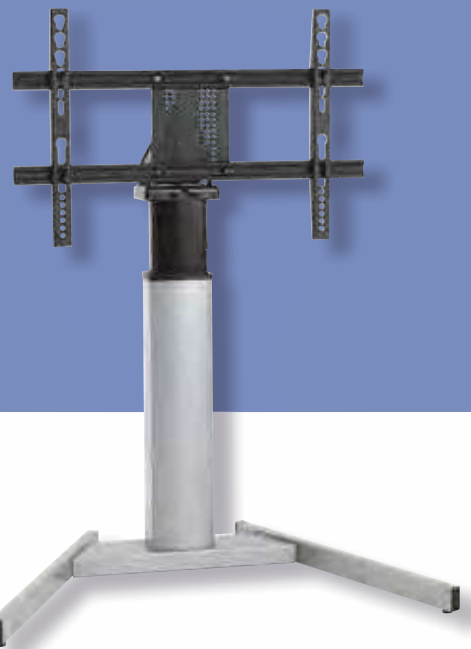

Electrical movement.
Makes your home better.

Traditional TV lift

The living room TV lift is already a well-known application in many homes and offices.

By one touch of the remote you will still be able to see your pictures on the wall behind the tv. Or you could mount the TV lift directly on the wall and then hide the TV behind the sofa after use. In your summer house you can hide the TV while you are away and secure it against theft.

Like we enjoy saying: Plug and Play in one box!

Choice of products:

Product	TS600B	TS700A	TS700B	TS750	TS1000A	TS1000B
Stroke	600 mm	700 mm	700 mm	750 mm	1000 mm	1000 mm
Build-in height	500 mm	600 mm	600 mm	865 mm	750 mm	750 mm
Operated by	Control switch	Control switch RF remote system	Control switch	Control switch RF remote system	Control switch RF remote system	Control switch

See full specifications on pages 14-15. See full product range on www.venset.com

Living room TV lift

The living room TV lift is already a popular application in many homes, offices, boats, RV's and hotel rooms around the world. With one touch of the remote your HD TV appears from inside your entertainment cabinet or from the wall behind your favorite piece of art work.

You can mount the TV lift directly on the wall and then hide the TV behind a sofa or cabinet. When you are away you can hide the TV to secure it against theft or simply conceal it if you want to minimize TV viewing in your household. It is perfect if you do not want the TV to dominate your living space.