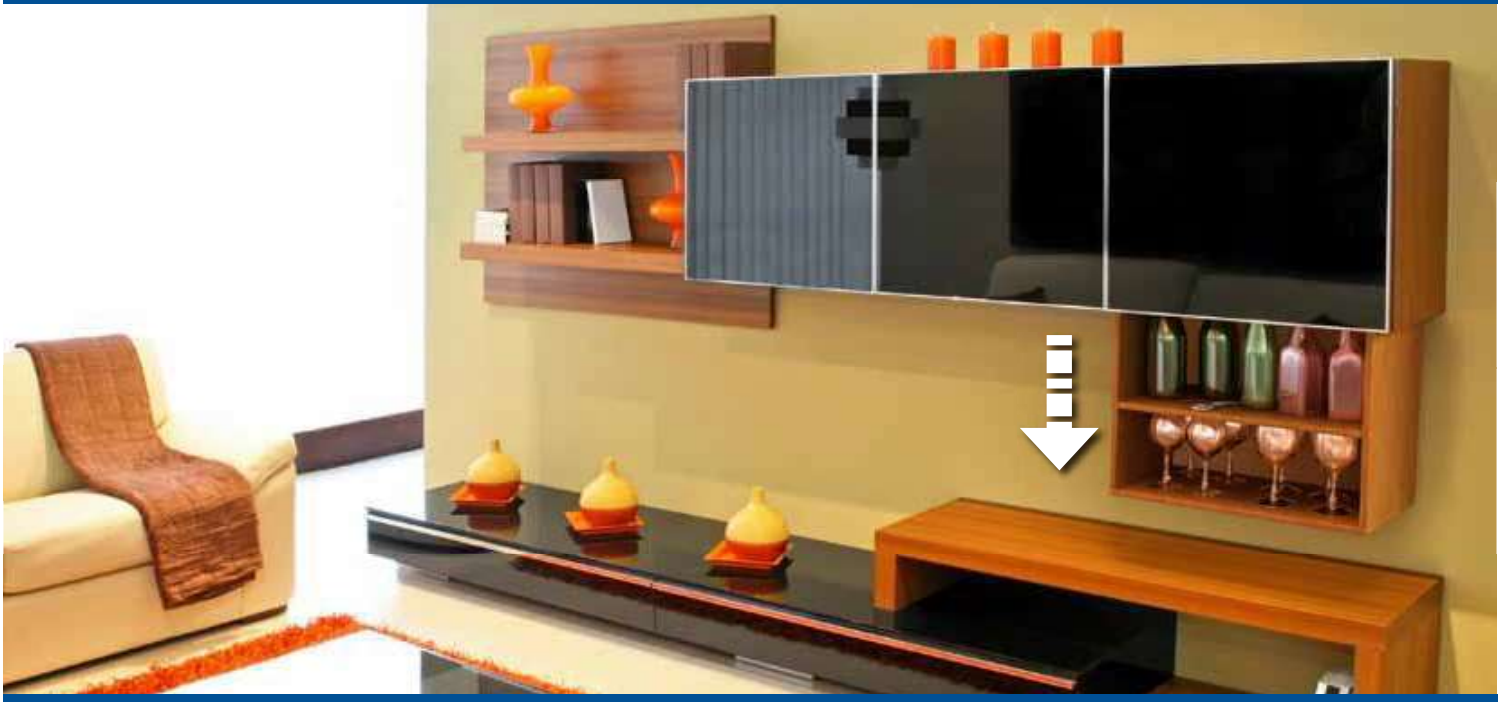

Living room cabinet lift

This application is very similar to the kitchen cabinet lift. You can enjoy the convenience of lowering your bar, book shelves, safe or whatever you can imagine out of a cabinet where it normally is out of sight and reach of children.

You can install accessories like a wine cooler that you normally do not want to see because they do not compliment your room design. Make it easily accessible only when you want access to it.

Like the kitchen cabinet lift it can be turned upside down for unlimited applications and its simple installation brings your designs to life and the WOW factor into your home.

Choice of products:

Product	TS460A	TS460B	TS600B	TS700A	TS700B
Stroke	460 mm	460 mm	600 mm	700 mm	700 mm
Build-in height	645 mm	645 mm	500 mm	600 mm	600 mm
Operated by	Control switch RF remote system	Control switch RF remote system	Control switch	Control switch RF remote system	Control switch

See full specifications on pages 14-15. See full product range on www.venset.com