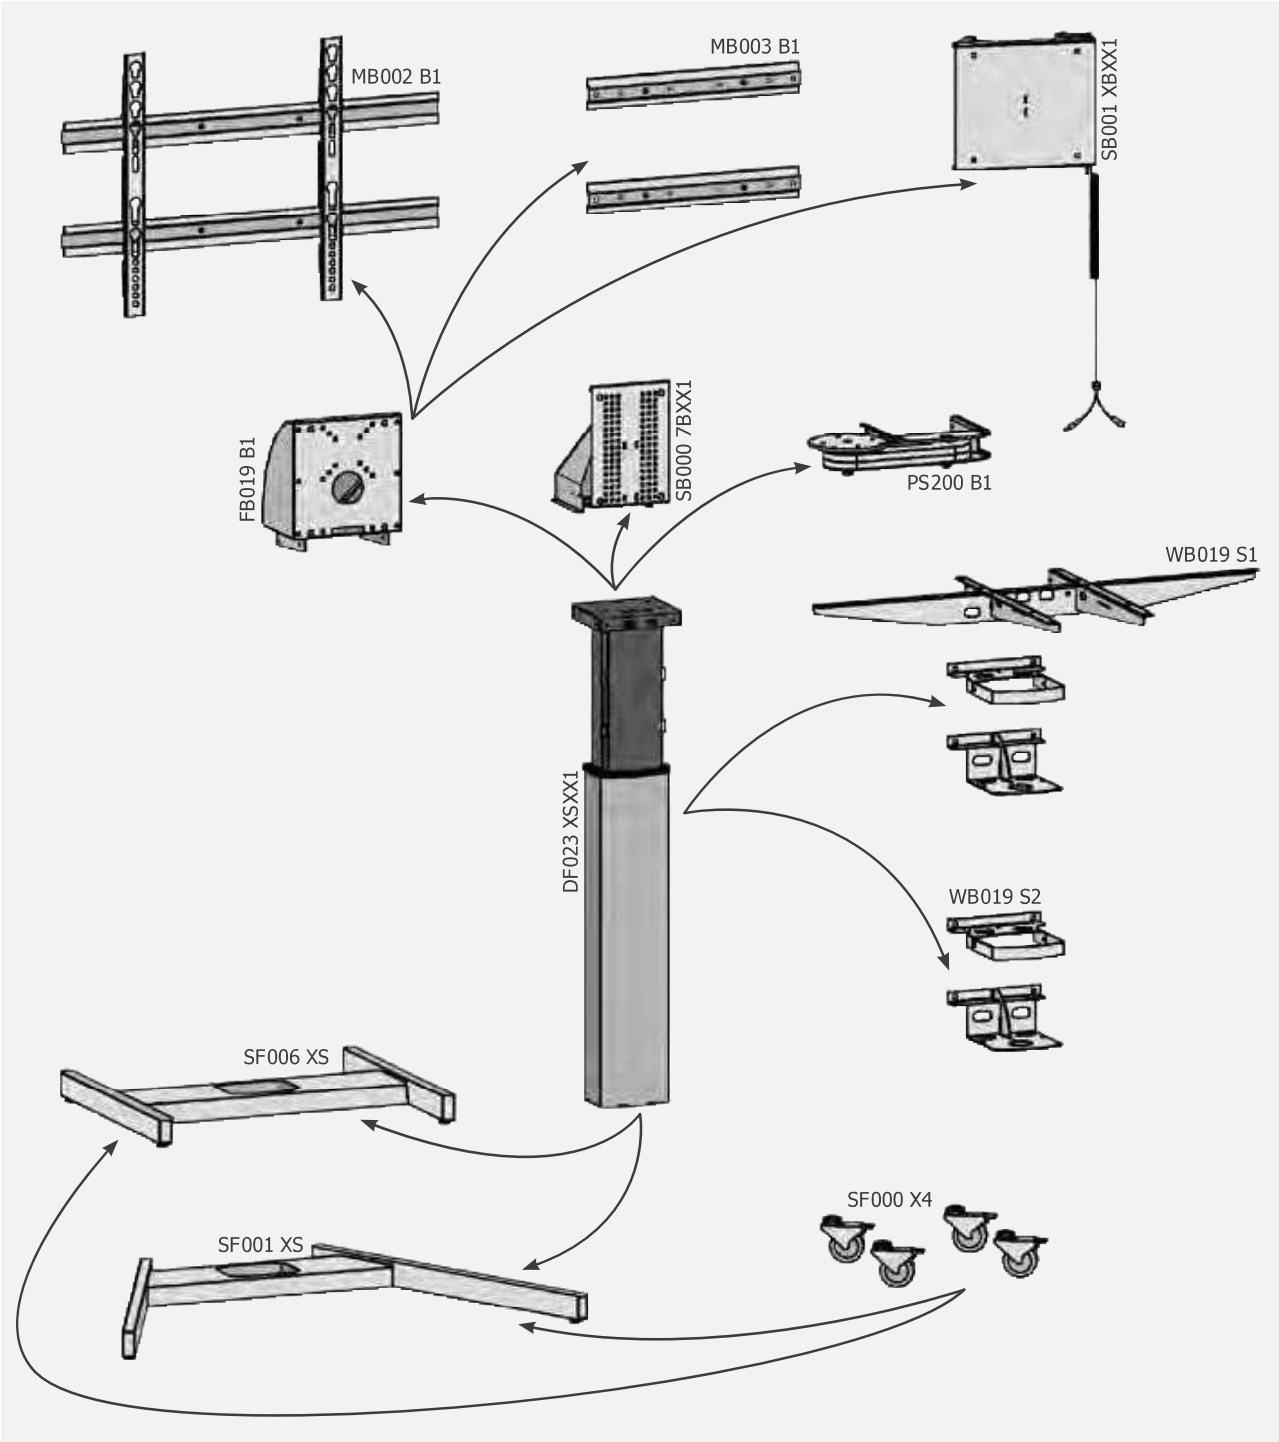

Combination chart

With the combination chart you have the possibility to see how to combine the different VENSET components with an electric column (DF023 XSXX1).

More detailed information about the components shown, you will find on page 13 or visit www.venset.com

The colours of the shown components **do not** respond to the actual colour. See full specifications on the products on pages 13-15. See full product range on www.venset.com